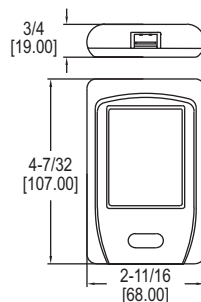

Dwyer

MODEL DW-DATAPAD

HANDHELD PORTABLE DATA VIEWER

Works With DW-USB Data Logger

CE

The **Model DW-DATAPAD Handheld Portable Data Viewer** configures and reads data from up to 500 DW-USB data loggers and utilizes a 2.8" full color TFT touch screen display. Data can be displayed as a trend graph or a statistical summary, and can also be transferred to a computer using the provided cable and Windows® based software. Model DW-DATAPAD features a rechargeable lithium battery and has an average life of 5 to 8 hours under constant use.

MODEL CHART

Model	Description
DW-DATAPAD	Handheld portable data viewer for Dwyer USB data loggers

SPECIFICATIONS

Data Recording Capacity: Internal flash memory, greater than 8.5 million readings.

Battery life: 5 to 8 hours (constant use).

Interface: Touch screen and single front-panel push-button power switch.

Connections: 1 USB type A socket (top of unit) for data logger connection. 1 micro-USB (bottom of unit) for connection of unit to PC via supplied USB cable.